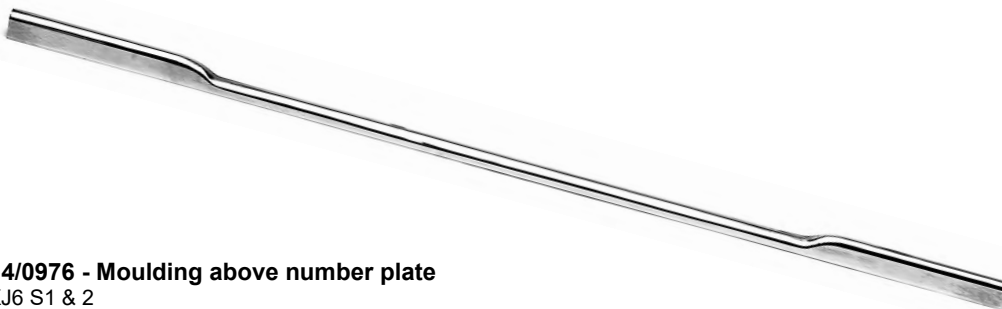

01/0509 - Hub badge
Many Models
Jag No - C3367

14/0709/1 - Boot Lock winged trim
XJ6
Jag No - BD30908,9. Sold in pairs

14/0976 - Moulding above number plate
XJ6 S1 & 2
Jag No - BD42082

04/0025 — Motif Bar
XJ6
Jag No -