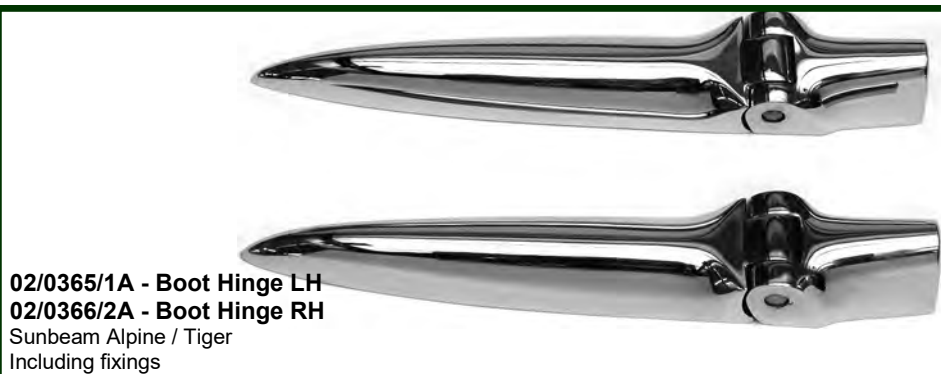

01/0321 - Snipe Badge
Humber Snipe

02/1192 - Rear Door Handle
Hillman, Humber
Inc button and plate

02/0416 - Interior Door Handle
Sunbeam Alpine

02/0471/A1 - Exterior Door Handle LH
02/0472/A2 - Exterior Door Handle RH
Sunbeam Alpine / Tiger + Other Rootes models
Inc. button, flap & plate