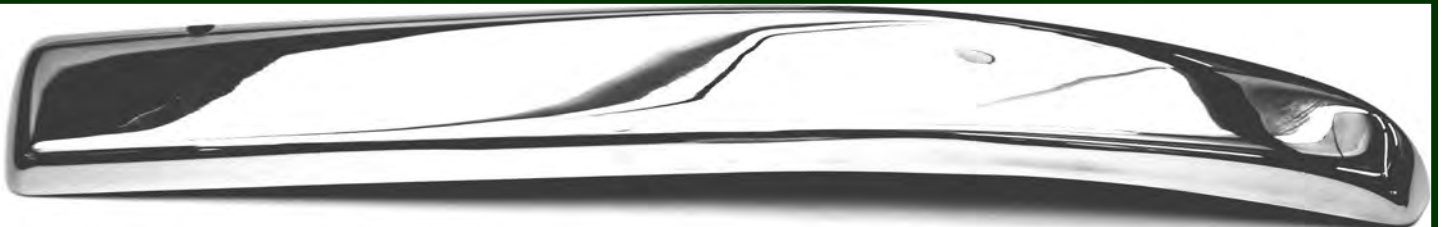

10/0760 - Bumper Blade - Longest

Riley RM
Avail., RM Club.