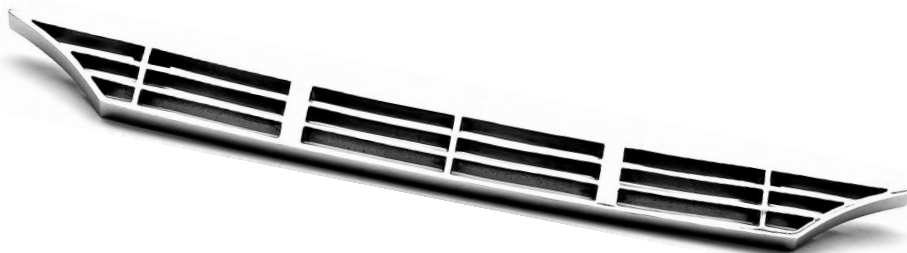

04/0040 - Badge Bar
E Type
Jag No - BD17700

11/0137 - Bonnet Grille
E Type
Jag No - BD19178

01/0509 - Jaguar Hub badge
Many Models
Jag No - C3367

ASHWATER - Components for Classic Jaguars

To Order Call: +44 (0)1297 300010