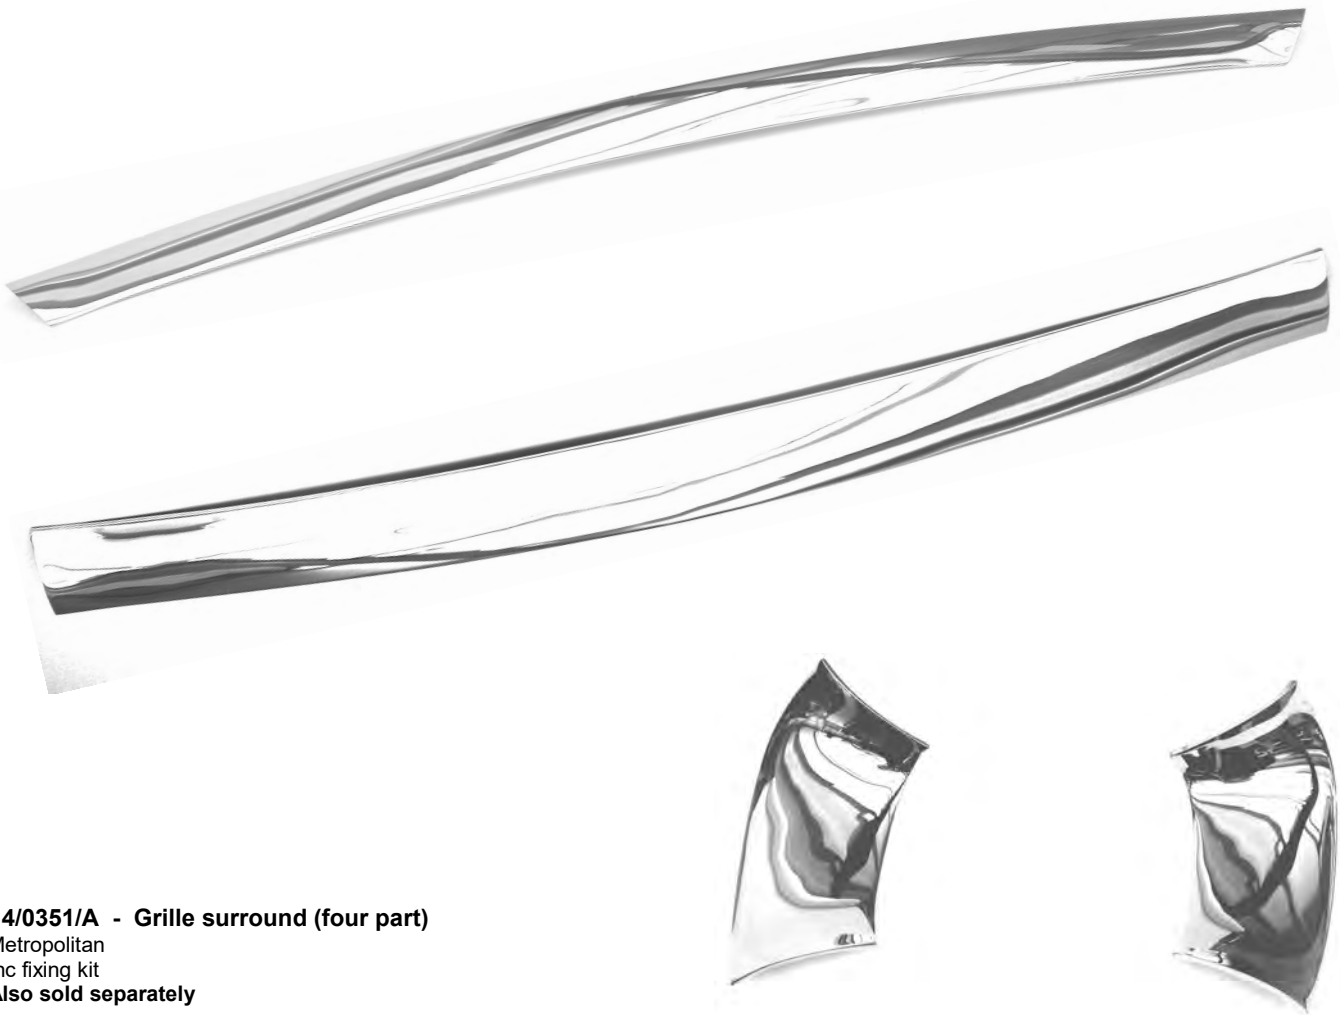

14/0351/A - Grille surround (four part)
Metropolitan
Inc fixing kit
Also sold separately