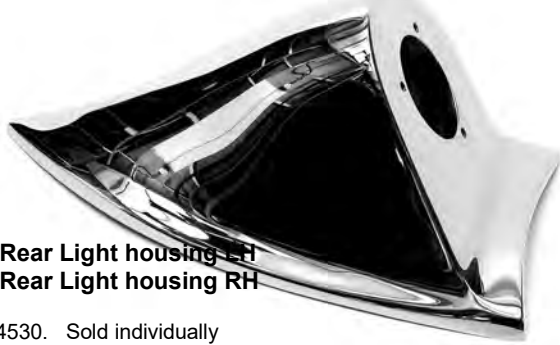

13/0544/A1 - Rear Light housing LH
13/0545/A2 - Rear Light housing RH

ASHWATER - Components for Classic Jaguars

To Order Call: +44 (0)1297 300010

Email: orders@ashwater-classics.co.uk

13/0175/1 - Rear Light housing LH
13/0175/2 - Rear Light housing RH
XK 120
BD4529, BD4530. Sold individually