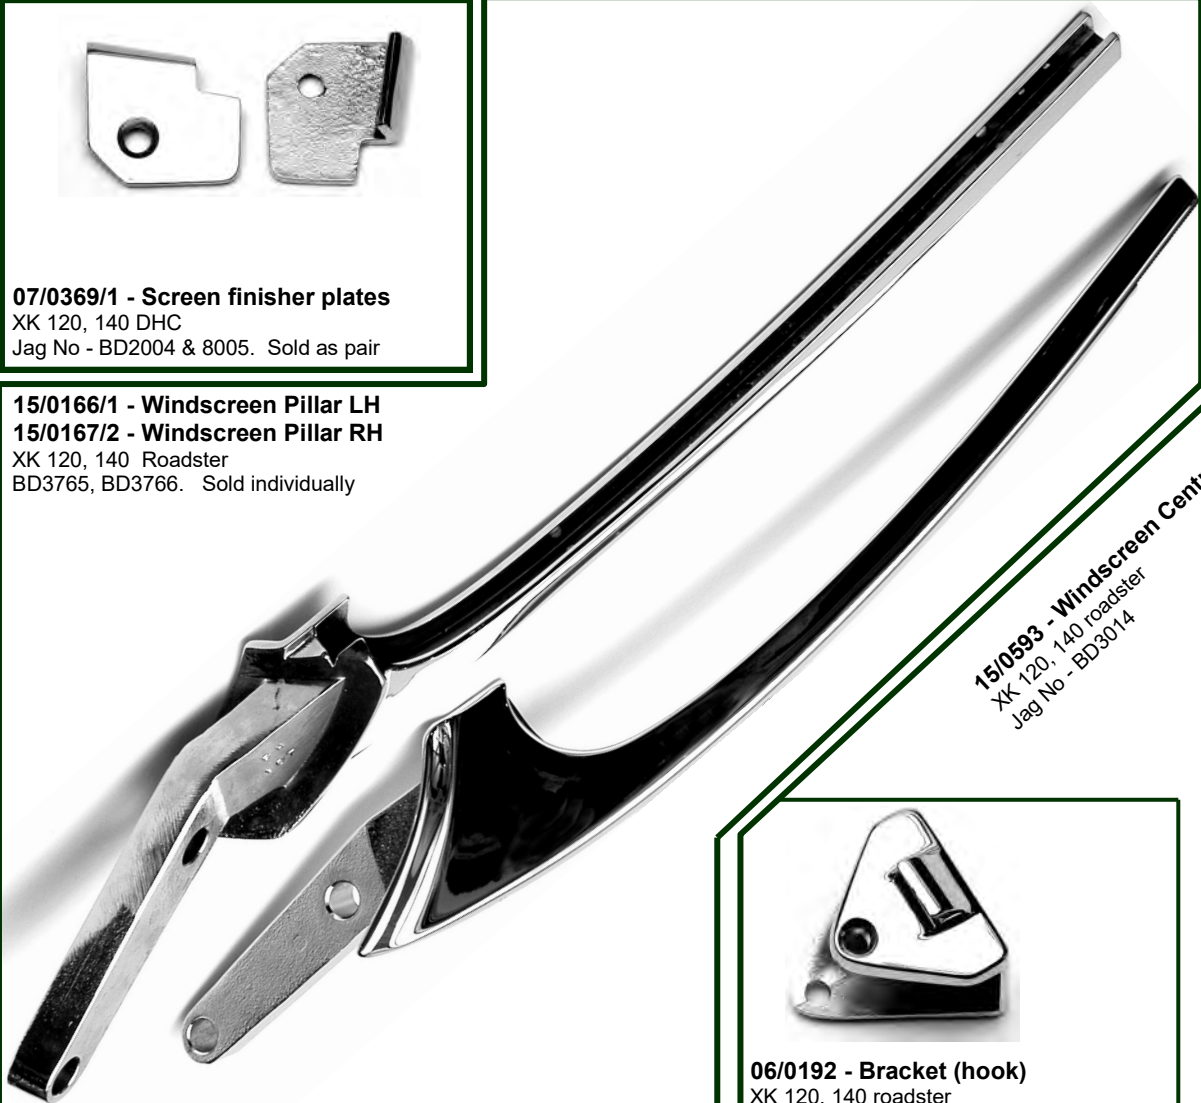

05/0835 - Indicator switch lever
XK 140 roadster
Jag No - C10832

05/0896 - Indicator switch lever
XK 120
Jag No - 324655

07/0369/1 - Screen finisher plates
XK 120, 140 DHC
Jag No - BD2004 & 8005. Sold as pair

06/0192 - Bracket (hook)
XK 120, 140 roadster
Jag No - 324655. Windscreen Centre

15/0166/1 - Windscreen Pillar LH
15/0167/2 - Windscreen Pillar RH
XK 120, 140 Roadster
BD3765, BD3766. Sold individually

15/0593 - Windscreen Centre Pillar
XK 120, 140 roadster
Jag No - BD3014