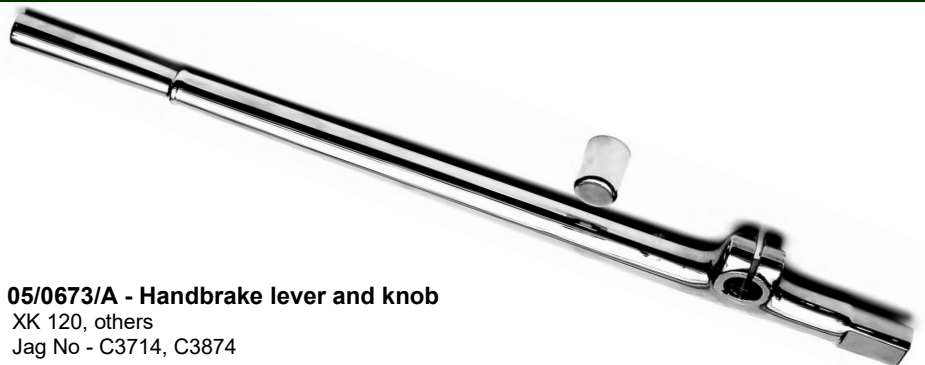

ASHWATER - Components for Classic Jaguars

To Order Call: +44 (0)1297 300010

Email: orders@ashwater-classics.co.uk

21/0534/A - Door Striker Assembly
XK 140, 140 Roadster
Jag No - BD2930/42