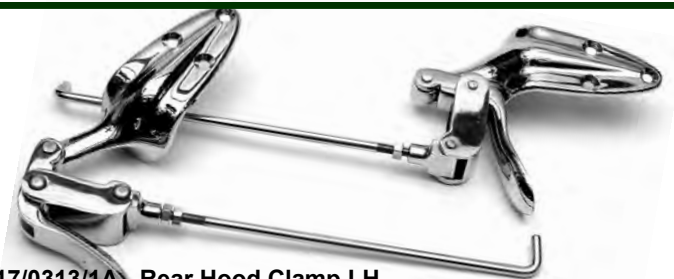

17/0313/1A - Rear Hood Clamp LH
17/0314/2A - Rear Hood Clamp RH
XK 140, 150 DHC
BD16401, BD16402. Sold individually