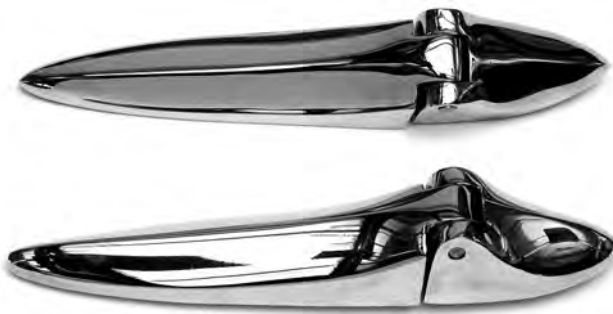

ASHWATER - FORD

To Order Call: +44 (0)1297 300010

Email: orders@ashwater-classics.co.uk